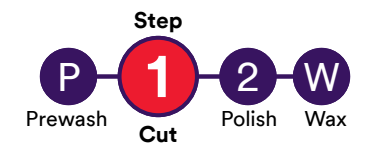

3M™ Perfect-It™ Gelcoat Heavy Cutting Compound

This fast-cutting compound removes heavy oxidation, scratches and other defects. Use 3M™ Perfect-It™ Gelcoat Heavy Cutting Compound for any P800 and finer scratches. Its improved formula has longer wet times for easier clean up and less dust. Plus, this formula works better in warm climates and allows you to use less material than before.

3M™ Perfect-It™ Gelcoat Heavy Cutting Compound works great on boats, caravans and industrial gelcoats. Whilst ideal as the first aggressive step in a traditional three-step process, for a quicker two-step process, its high gloss results can be protected with 3M™ Perfect-It™ Boat Wax after compounding for an easy finish.

Part No.	Description
36102E	946ml (1 quart/1.08kg)

3M™ Perfect-It™ Boat Wash

It's vital to start any refinishing project with a clean surface. Our 3M™ Perfect-It™ Boat Wash cleans grime, algae, dirt and other common marine contaminants from stem to stern. This Prep-Step allows for superior refinishing results. And as a professional concentrate, you only need 75ml per 10 litres of water. 3M™ Perfect-It™ Boat Wash's high-suds formula is also gentle enough to clean without stripping wax.

Part No.	Description
09034E	473ml (1 pint/483g)
09035E	960ml (1 quart/966g)

3M™ Perfect-It™ Gelcoat Medium Cutting Compound + Wax (One-Step)

3M™ Perfect-It™ Gelcoat Medium Cutting Compound + Wax combines fast cutting power, a high gloss finish and durable wax protection. Use this for any P1000 and finer scratches. Its improved formula has longer wet times for easier clean up and less dust, even in warm climates.